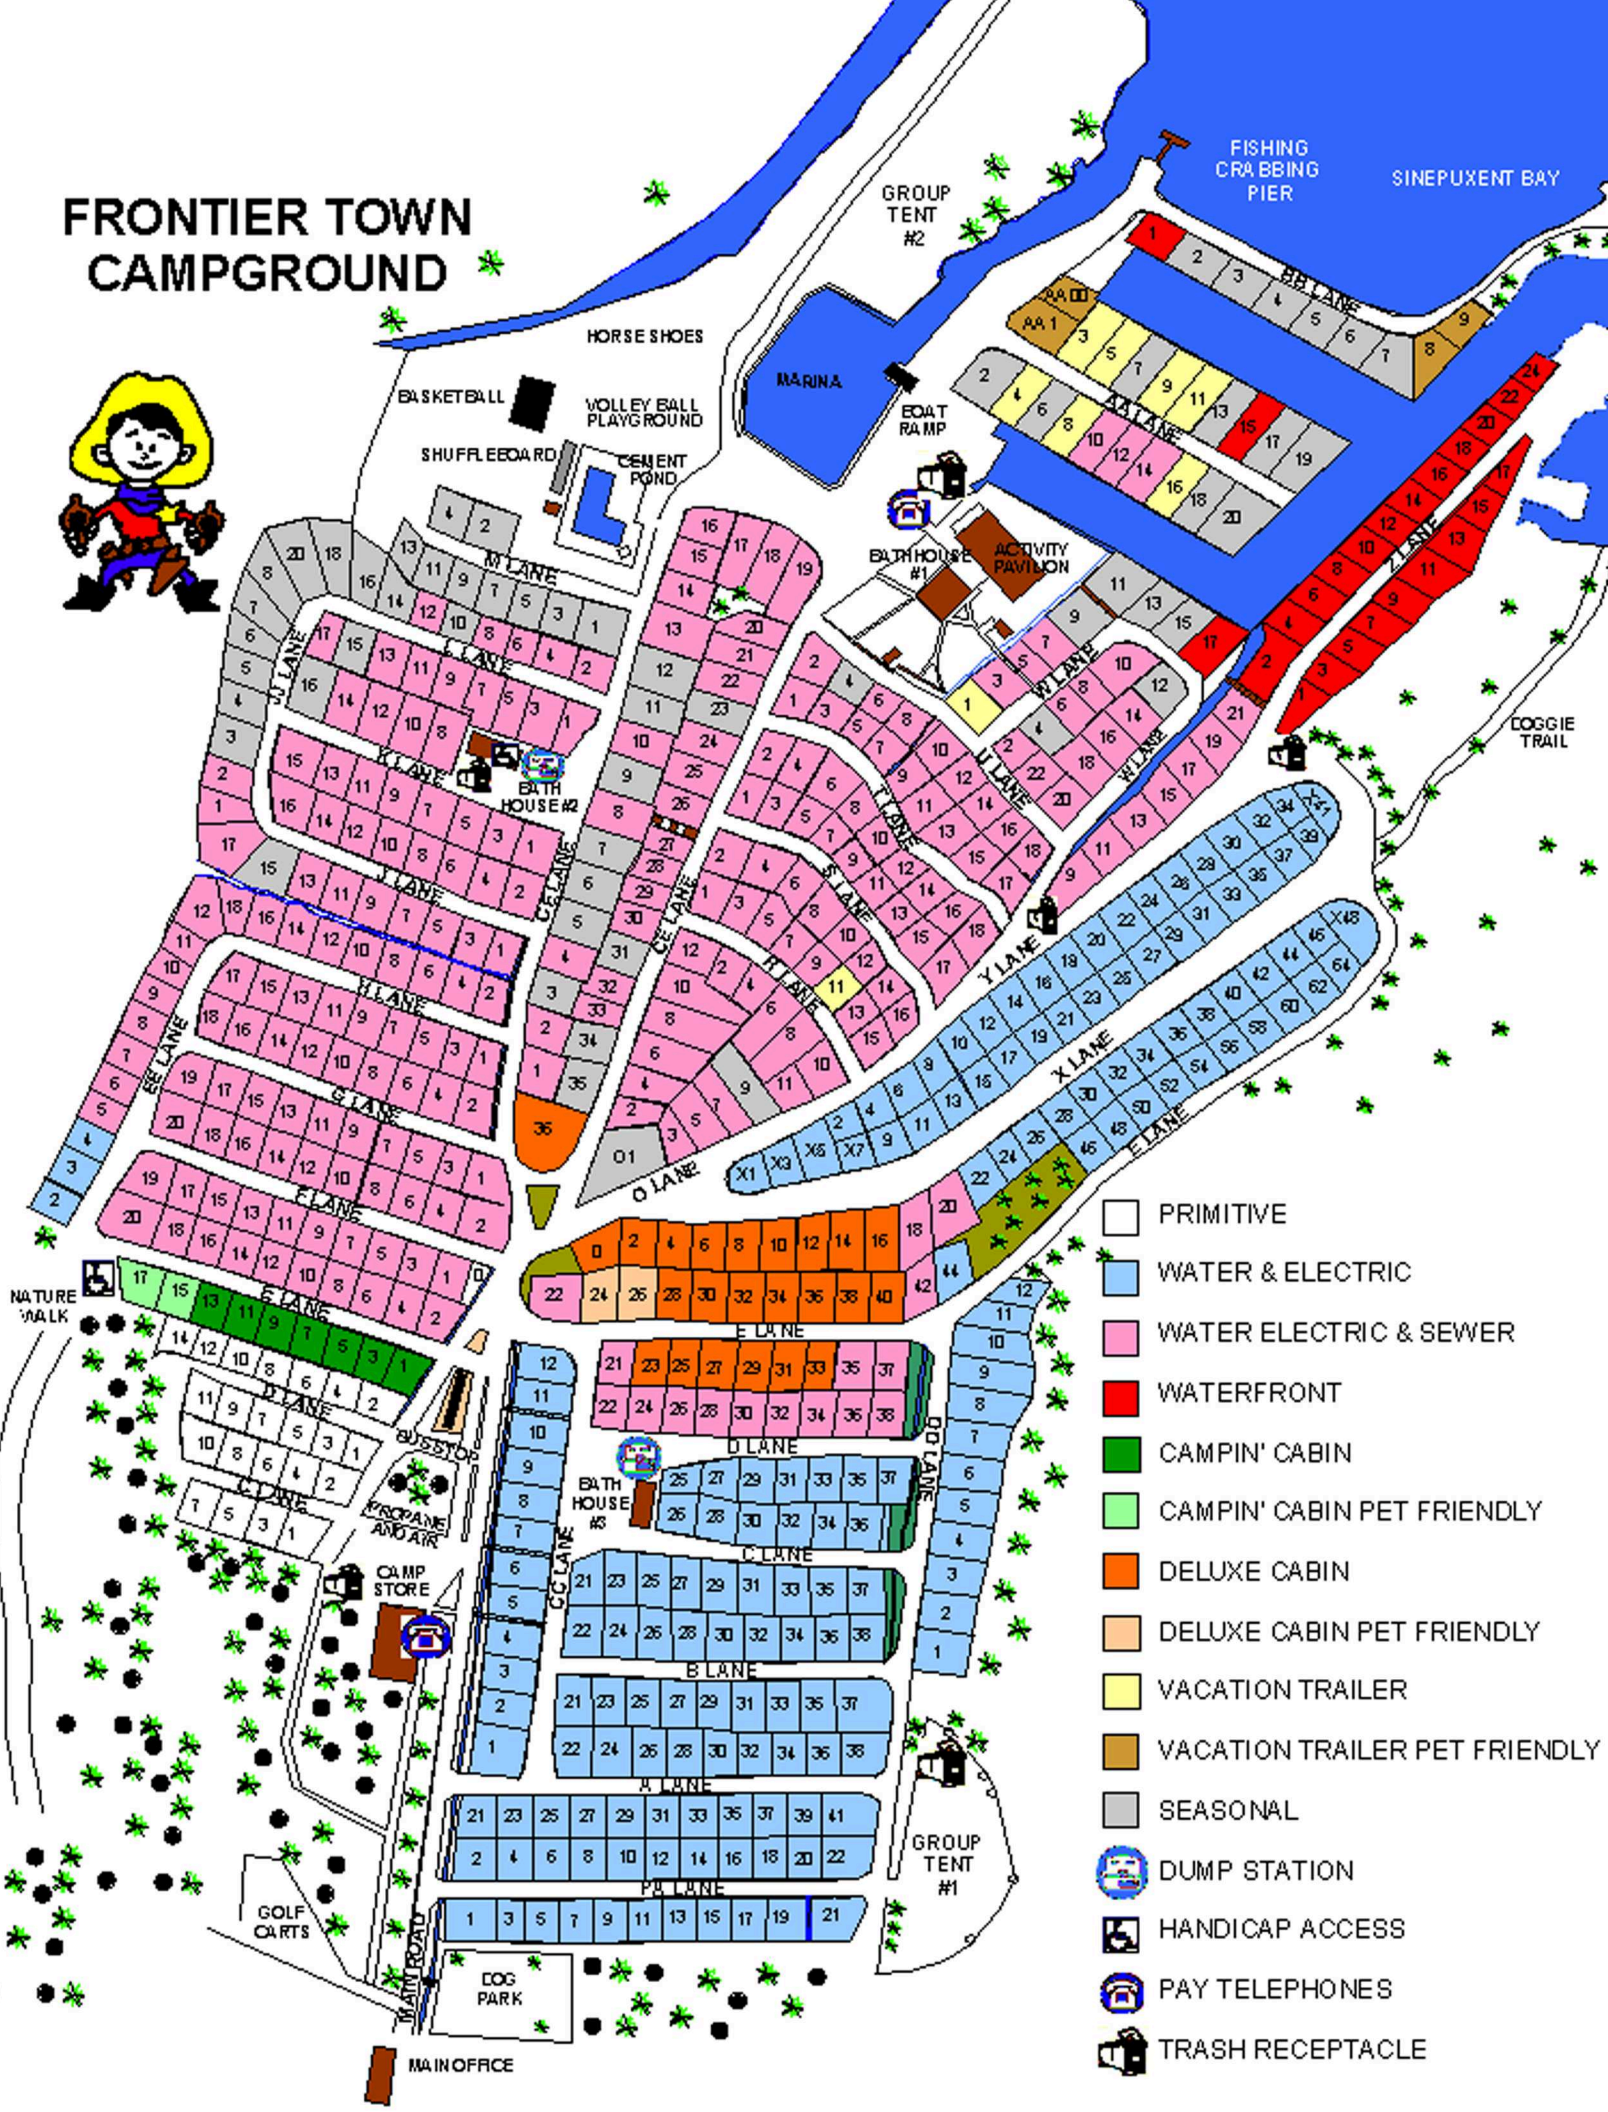

# FRONTIER TOWN CAMPGROUND

- PRIMITIVE
- WATER & ELECTRIC
- WATER ELECTRIC & SEWER
- WATERFRONT
- CAMPIN' CABIN
- CAMPIN' CABIN PET FRIENDLY
- DELUXE CABIN
- DELUXE CABIN PET FRIENDLY
- VACATION TRAILER
- VACATION TRAILER PET FRIENDLY
- SEASONAL
- DUMP STATION
- HANDICAP ACCESS
- PAY TELEPHONES
- TRASH RECEPTACLE