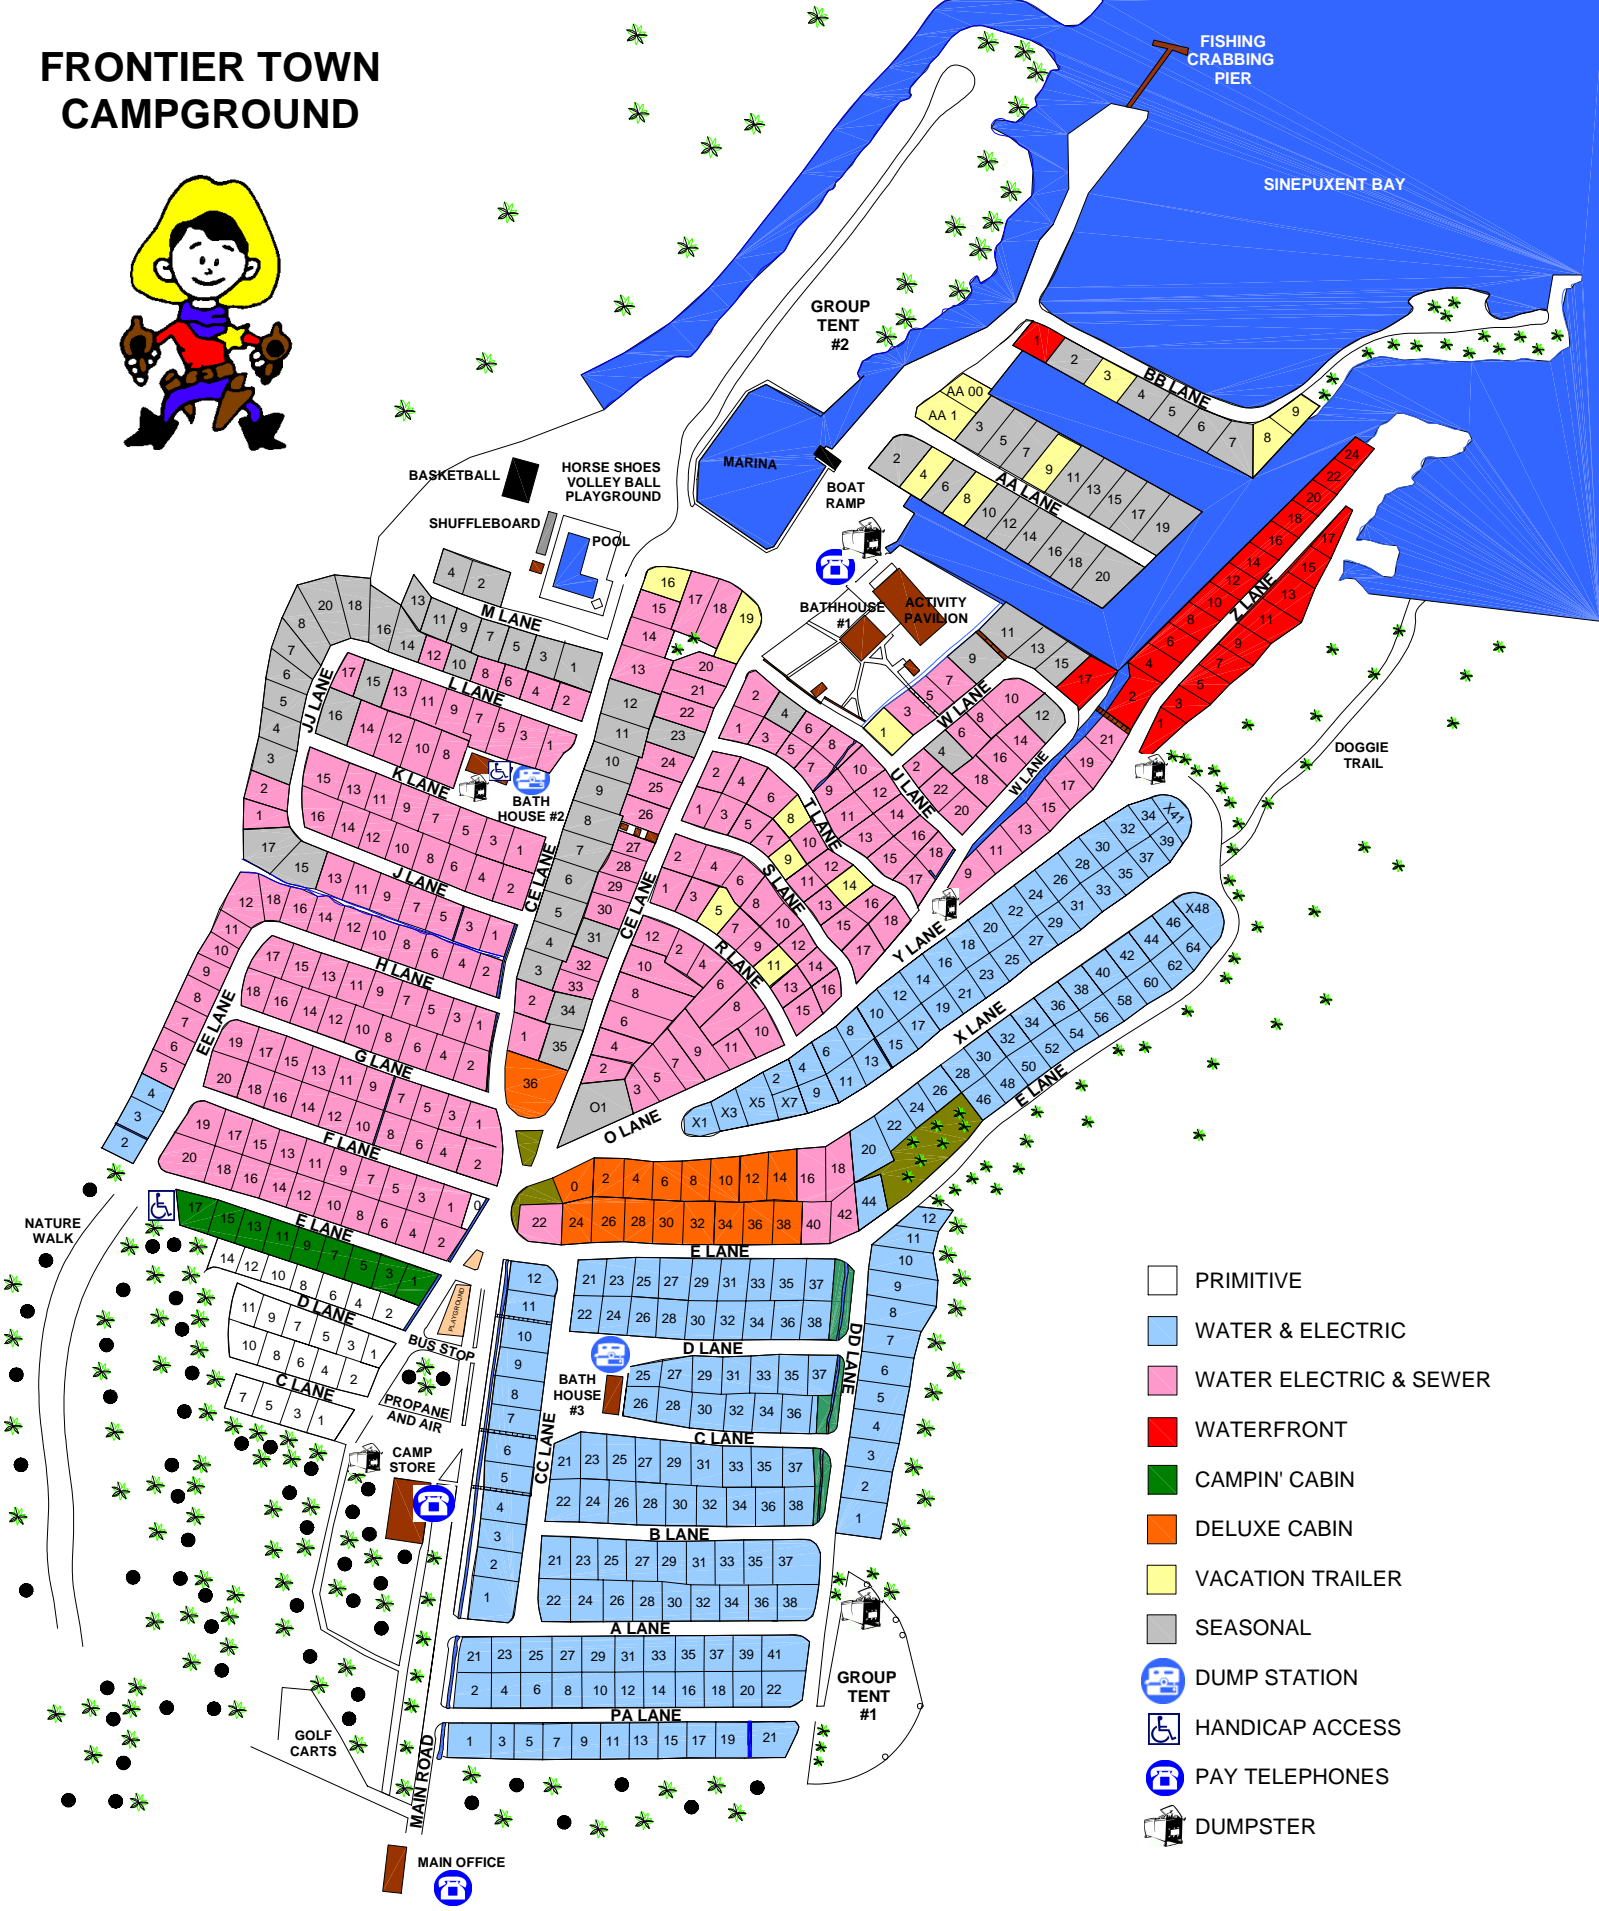

# FRONTIER TOWN CAMPGROUND

- PRIMITIVE
- WATER & ELECTRIC
- WATER ELECTRIC & SEWER
- WATERFRONT
- CAMPIN' CABIN
- DELUXE CABIN
- VACATION TRAILER
- SEASONAL
- DUMP STATION
- HANDICAP ACCESS
- PAY TELEPHONES
- DUMPSTER